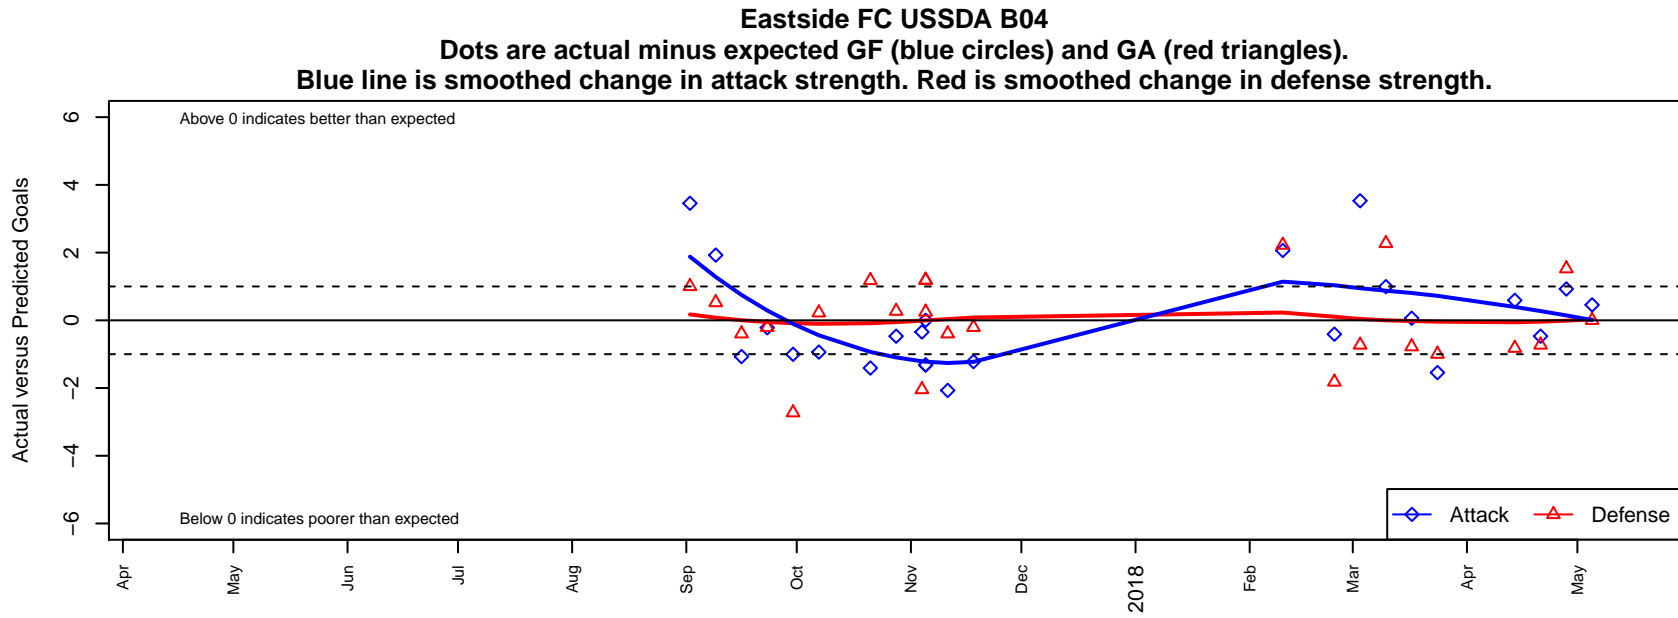

# Eastside FC USSDA B04

Eastside FC  
Preston, WA  
B04 total strength=1500  
attack=21.28 defense=6.01  
fall league = USSDA U14

alt names used:  
Eastside FC U-14

Venues played:  
2017 USSDA U14

**attack and defense variance (black dot)  
relative to other teams  
and top 10 in region**