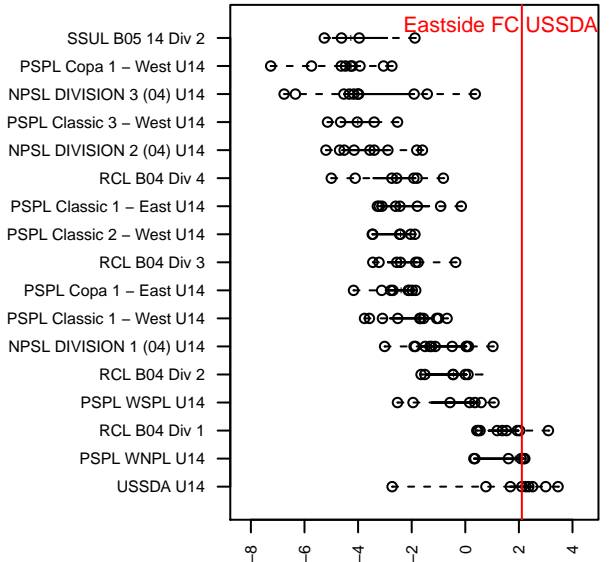

**attack and defense rating
relative to others at age
and all opponents in last 13 months**